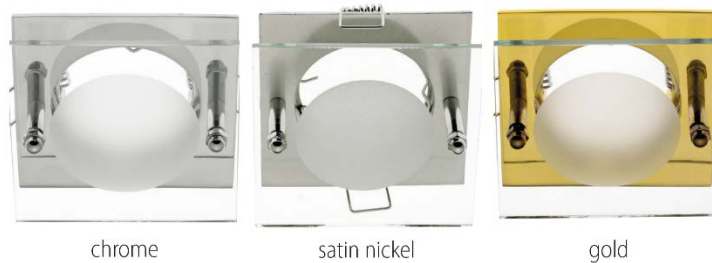

TECHNICAL SPECIFICATION

Spotlights SA-712

Technical data

- Operating voltage: 12V
- Lamp power: max.50W
- Material: Aluminum alloy
- Installation: Indoor recessed mounting
- Lampholder (commercial kit): GU5.3 silicone cable 0,75 mm² and a length of 100mm
- Light source (optional): Recommended MR-16 lamp, socket GU5.3, Voltage - 12V, diameter - 50mm
- Body color: chrome, satin nickel, gold
- Dust and humidity protection level: IP20
- Protection against electric shock : III
- Protection against ignition and fire: Class F

Note: With the purchase of additional lampholder GU10, spotlight can be used with 230V GU10 lamps.

Areas of application

- Apartments
- Stores
- Museums
- Hotels
- Restaurants

Product benefits

- Eye-catching and stylish form
- Excellent for various design projects
- Easy maintenance

Variants and dimensions

chrome

satin nickel

gold

Model	Size (mm)			Colour body	Catalogue number	Packing (pcs)
	Diameter	Height	Diameter 1			
SA-712	78	25/25	60	chrome	92712/CH	50
SA-712	78	25/25	60	satin nickel	92712/SN	50
SA-712	78	25/25	60	gold	92712/G	50