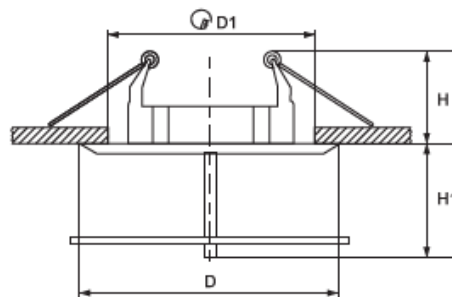

TECHNICAL SPECIFICATION

Spotlights SA-712

Technical data

- Operating voltage: 12V
- Lamp power: max.50W
- Material: Aluminum alloy
- Installation: Indoor recessed mounting
- Lampholder (commercial kit): GU5.3 silicone cable 0,75 mm² and a length of 100mm
- Light source (optional): Recommended MR-16 lamp, socket GU5.3, Voltage - 12V, diameter - 50mm
- Body color: chrome, satin nickel, gold
- Dust and humidity protection level: IP20
- Protection against electric shock : III
- Protection against ignition and fire: Class F

Variants and dimensions

chrome

satin nickel

gold

Model	Size (mm)			Colour body	Catalogue number	Packing (pcs)
	Diameter	Height	Diameter 1			
SA-712	78	25/25	60	chrome	92712/CH	50
SA-712	78	25/25	60	satin nickel	92712/SN	50
SA-712	78	25/25	60	gold	92712/G	50